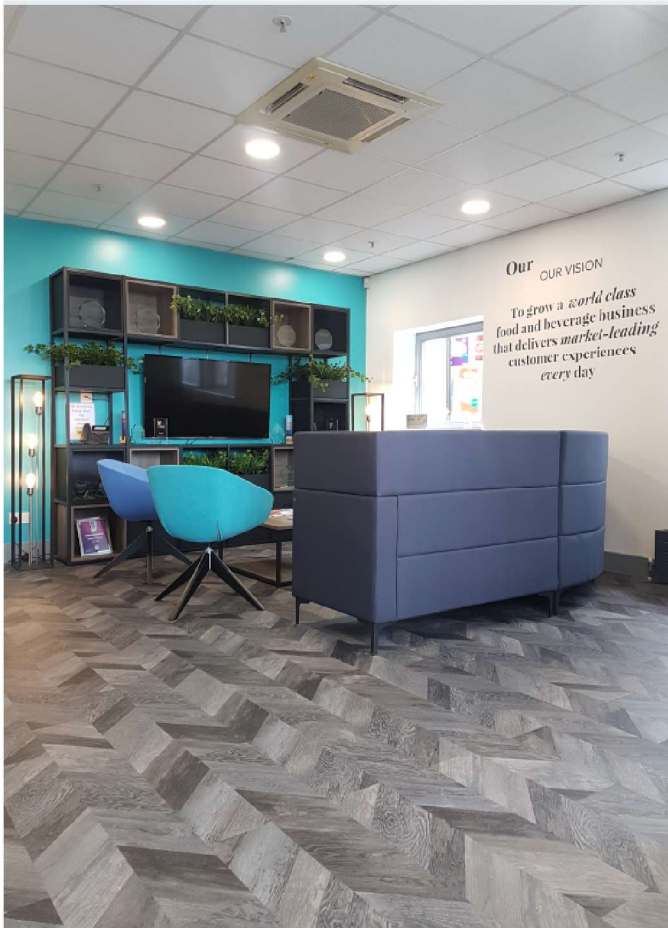

Interior Design & Complete Fit-Out

Contract Services Design Studio specialise in interior design, fit-out and furnishing of retail outlets, corporate offices, showrooms, cafés, bars, restaurants, hotels, educational and healthcare environments. We offer a turnkey service to our clients, using our experience to select and create interior schemes that will improve and enhance corporate, hospitality or business environments.