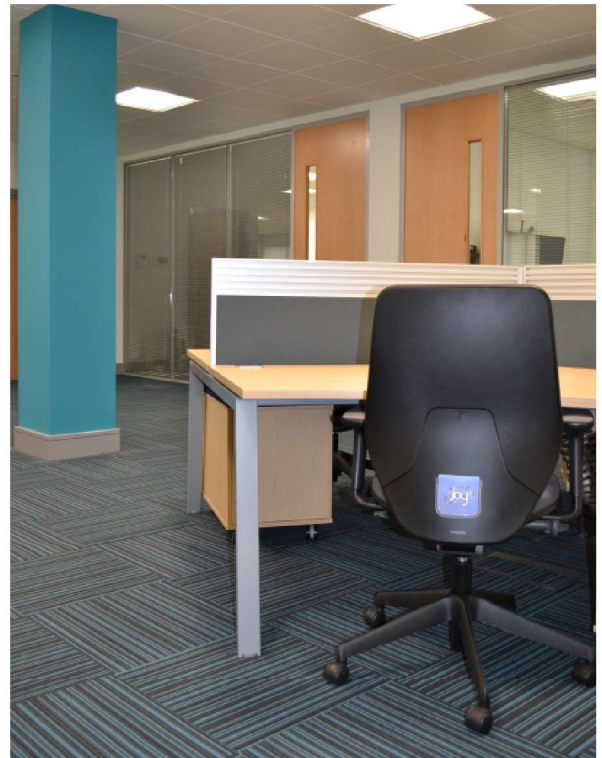

Once design is set, and the costs and timescales agreed, Contract Services Contracting Teams get to work on completing the project. We are reliable and consistent and our trades are managed to ensure quality of work and adherence to health and safety standards.

At Contract Services Design Studio we specify quality products and finishes. Working in partnership with established leading manufacturers including:

Camira	Tektura	Panaz	Milliken
Agua	Gerflor	Kvadrat	Paragon
Svensson	Burmatex	Bute	Tarkett
Skopos	Gradus	Inloom	Interface
Muraspec	Gabriel	Yarwood	Forbo
Designers Guild			

Our Services Include:

Building Control Applications	Site Surveys	Interior Design	Complete Fit-Out
Project Management	Decoration	Flooring	Partitioning Systems
Mechanical & Electrical	Ceilings	Lighting	Bespoke Joinery
Furniture	Furnishings	Signage