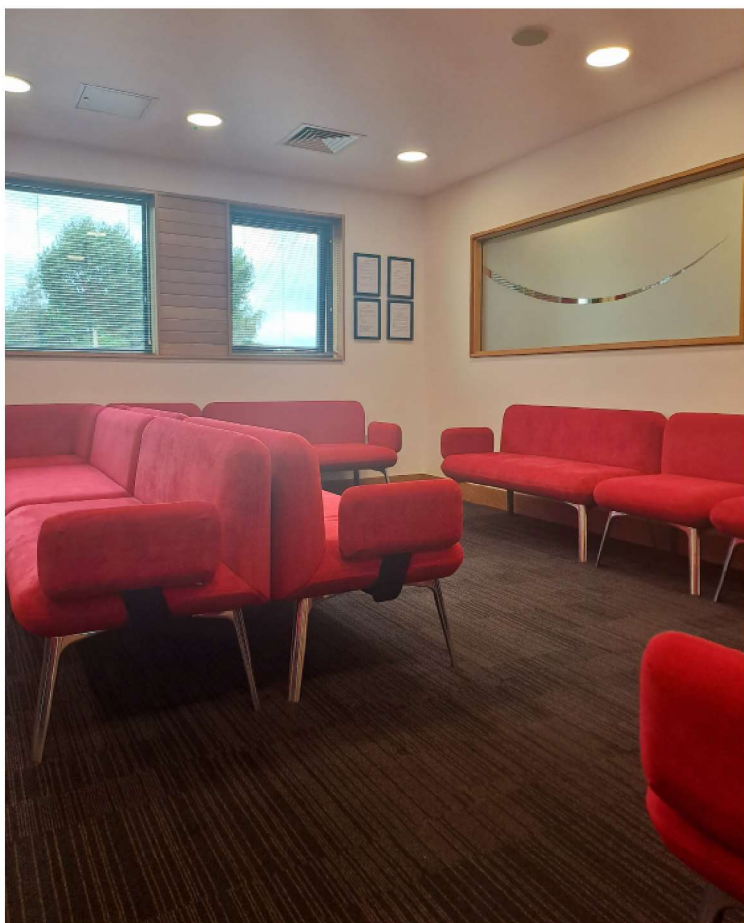

Kennedy Orthodontics, Ballymena.

Contract Services Design Studio, were appointed by Kennedy Orthodontics to provide interior and furniture solutions to complete an exciting expansion to their Headquarters in Ballymena. The project included; a waiting area, clinical rooms, dentist shared offices, kitchen, storeroom, executive boardroom and a private office. Boss Myriad modular seating was the perfect choice for the waiting area, an infinite and versatile range offering maximum seating capacity. Allowing an increase to 30, with comfort at the forefront. The polished cast aluminium leg detail compliments the vibrant red velvety feel upholstery Agua Sark. The combination is very striking set against the tonal carpet and works cleverly with the corporate brand. In the Clinical Rooms Boss Paloma visitor chairs offer comfort with a striking design. Finished in Camira Vita Koala with black powder coated steel four leg bases. In the Dental Offices the chosen workstations were Elite Optima Plus in white with black graphite framework, accompanied by Boss Paloma visitors' chairs creating a feature in corporate red. The tactile upholstery is Panaz Highland Red with black steel four leg bases.